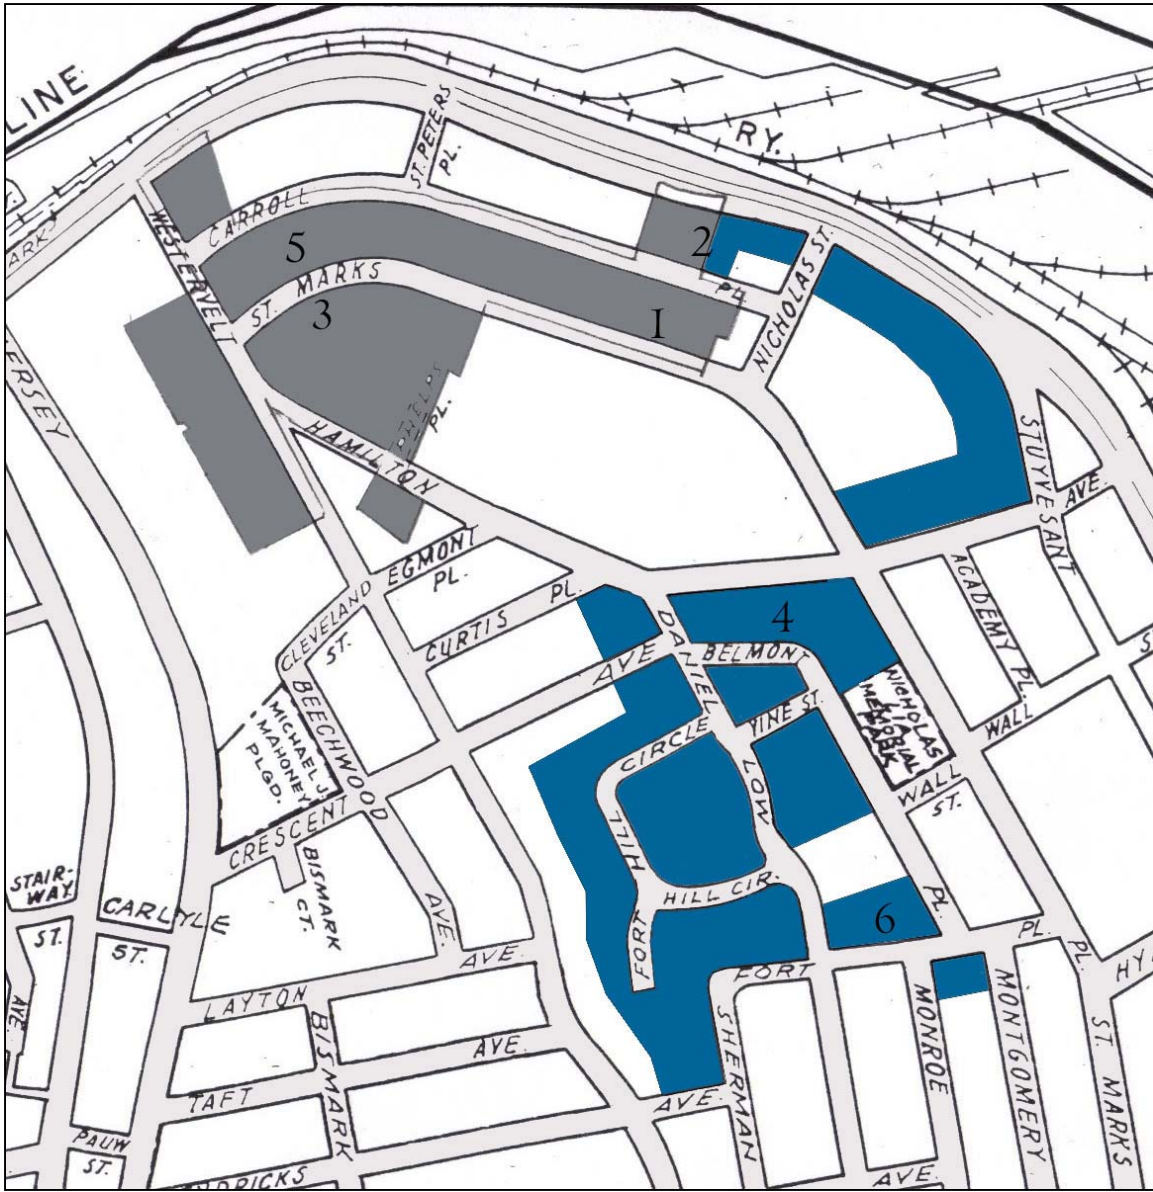

St. George Historic District & Proposed Extension

- Original Historic District Designation
- Extension to Historic District

St. George Historic District & Proposed Extension

Image 1: St. George Historic District – North side of St. Marks Place between Nicholas Street and St. Peter’s Church.

Image 2: North side of Carroll Place between Nicholas Street and St. Peter’s Place. The house on the left is within the historic district. The house on the right is not within the district.

St. George Historic District & Proposed Extension

Image 3: St. George Historic District –South side of St. Marks Place with typical single-family houses.

Image 4: Proposed St. George Extension – North side of Belmont Place looking toward Daniel Low Place.

St. George Historic District & Proposed Extension

Image 5: St. George Historic District – St. Marks Place between St. Peter’s Church and Westervelt Avenue.

Image 6: Proposed St. George Extension – Upper Fort Place.